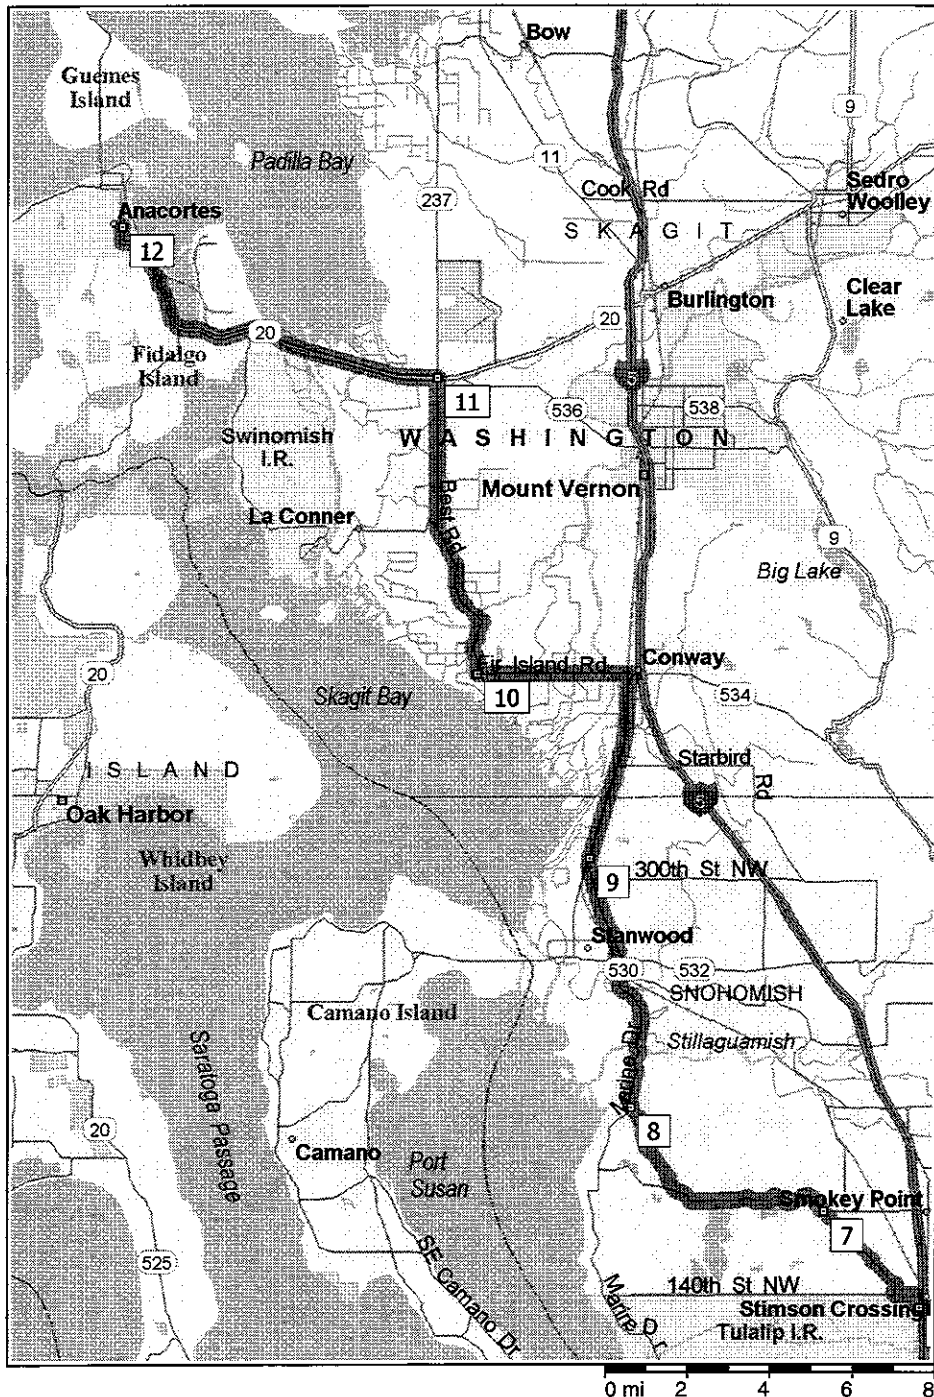

551 State Ave, Marysville, WA 98270 to Holiday Motel

47.4 miles; 3 hours, 18 minutes

9:00 AM	0.0 mi	1	Depart 551 State Ave, Marysville, WA 98270 on State Ave (North) for 0.6 mi
9:03 AM	0.6 mi	2	At 1200 State St, Marysville, WA 98270, continue (North) on State St for 0.2 mi
9:04 AM	0.8 mi		Continue (North) on State Ave for 0.5 mi
9:07 AM	1.3 mi		Continue (North) on Smokey Point Blvd for 0.2 mi
9:09 AM	1.5 mi		Turn LEFT (West) onto 88th St NE for 21 yds
9:09 AM	1.6 mi	3	At 88th St NE, Marysville, WA 98270, return East on 88th St NE for 21 yds
9:10 AM	1.6 mi		Turn LEFT (North) onto Smokey Point Blvd for 0.7 mi
9:14 AM	2.3 mi	4	At 10001 Smokey Point Blvd, Marysville, WA 98270, stay on Smokey Point Blvd (North) for 2.2 mi
9:26 AM	4.5 mi		Continue (North) on Pacific Hwy [State Ave] for 174 yds
9:26 AM	4.6 mi	5	At 3741 136th St NE, Marysville, WA 98271, bear LEFT (West) onto 136th St NE for 0.2 mi
9:27 AM	4.9 mi	6	At 136th St NE, Marysville, WA 98271, stay on 136th St NE (West) for 0.3 mi
9:29 AM	5.2 mi		Bear LEFT (West) onto 140th St NE for 0.5 mi
9:31 AM	5.7 mi		Turn RIGHT (North) onto 23rd Ave NE for 0.2 mi
9:32 AM	5.9 mi		Bear LEFT (North-West) onto 45 Rd [Lake Ki Rd] for 2.5 mi
9:42 AM	8.4 mi	7	At 7 SR-531, Arlington, WA 98223, bear LEFT (West) onto Lakewood Rd for 0.6 mi
9:45 AM	9.1 mi		Bear LEFT (West) onto 175th St NW [Lakewood Rd] for 0.9 mi
9:48 AM	10.0 mi		Continue (South-West) on 179th St NW [Lakewood Rd] for 0.5 mi
9:51 AM	10.4 mi		Bear RIGHT (West) onto Lake Goodwin Rd [Lakewood Rd] for 0.2 mi
9:52 AM	10.6 mi		Bear LEFT (West) onto 176th St NW [Lakewood Rd] for 0.9 mi
9:56 AM	11.5 mi		Continue (West) on Lakewood Rd for 0.2 mi