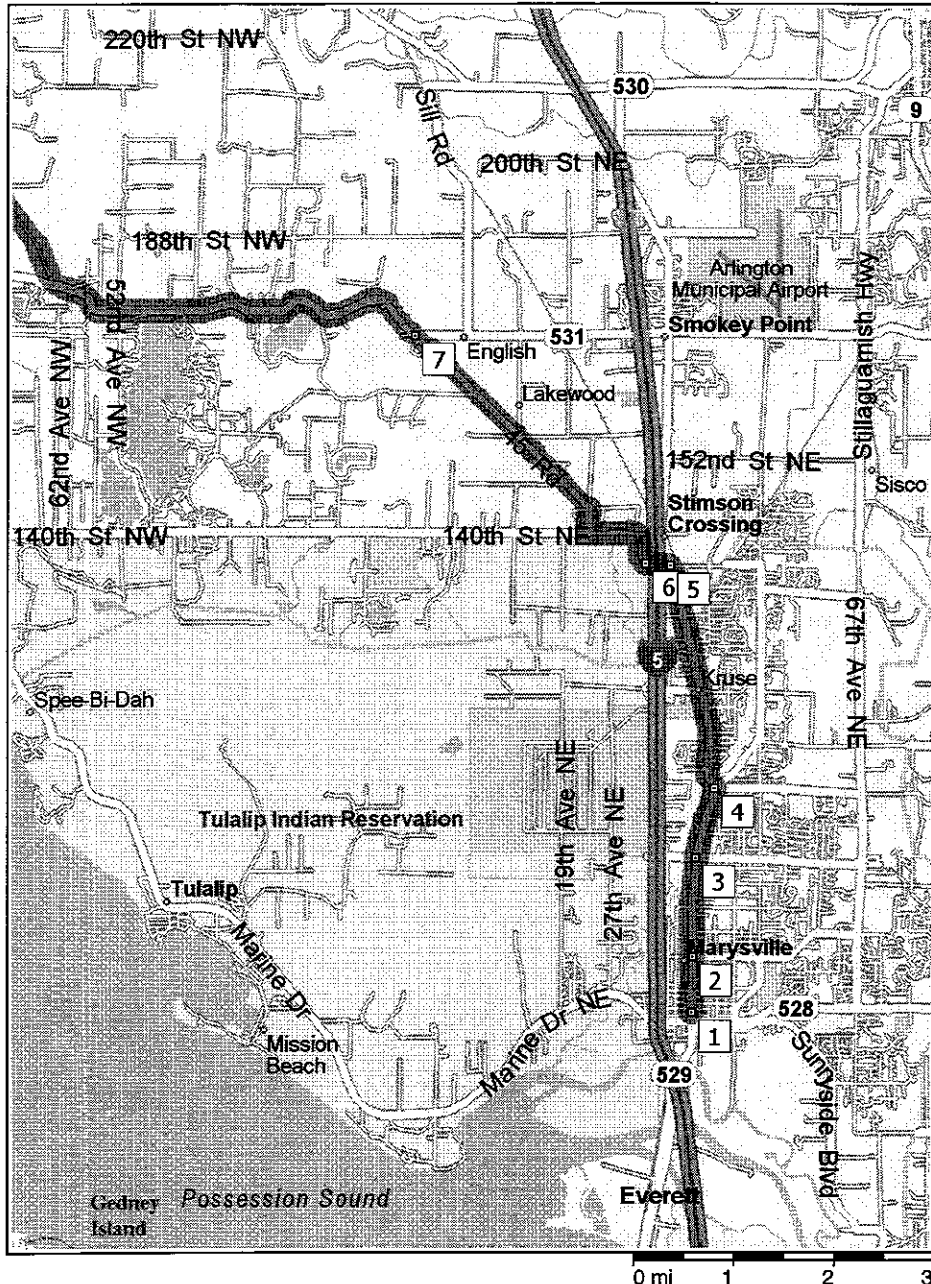

551 State Ave, Marysville, WA 98270 to Holiday Motel

47.4 miles; 3 hours, 18 minutes

9:00 AM	0.0 mi	1	Depart 551 State Ave, Marysville, WA 98270 on State Ave (North) for 0.6 mi
9:03 AM	0.6 mi	2	At 1200 State St, Marysville, WA 98270, continue (North) on State St for 0.2 mi
9:04 AM	0.8 mi		Continue (North) on State Ave for 0.5 mi
9:07 AM	1.3 mi		Continue (North) on Smokey Point Blvd for 0.2 mi
9:09 AM	1.5 mi		Turn LEFT (West) onto 88th St NE for 21 yds
9:09 AM	1.6 mi	3	At 88th St NE, Marysville, WA 98270, return East on 88th St NE for 21 yds
9:10 AM	1.6 mi		Turn LEFT (North) onto Smokey Point Blvd for 0.7 mi
9:14 AM	2.3 mi	4	At 10001 Smokey Point Blvd, Marysville, WA 98270, stay on Smokey Point Blvd (North) for 2.2 mi
9:26 AM	4.5 mi		Continue (North) on Pacific Hwy [State Ave] for 174 yds
9:26 AM	4.6 mi	5	At 3741 136th St NE, Marysville, WA 98271, bear LEFT (West) onto 136th St NE for 0.2 mi
9:27 AM	4.9 mi	6	At 136th St NE, Marysville, WA 98271, stay on 136th St NE (West) for 0.3 mi
9:29 AM	5.2 mi		Bear LEFT (West) onto 140th St NE for 0.5 mi
9:31 AM	5.7 mi		Turn RIGHT (North) onto 23rd Ave NE for 0.2 mi
9:32 AM	5.9 mi		Bear LEFT (North-West) onto 45 Rd [Lake Ki Rd] for 2.5 mi
9:42 AM	8.4 mi	7	At 7 SR-531, Arlington, WA 98223, bear LEFT (West) onto Lakewood Rd for 0.6 mi
9:45 AM	9.1 mi		Bear LEFT (West) onto 175th St NW [Lakewood Rd] for 0.9 mi
9:48 AM	10.0 mi		Continue (South-West) on 179th St NW [Lakewood Rd] for 0.5 mi
9:51 AM	10.4 mi		Bear RIGHT (West) onto Lake Goodwin Rd [Lakewood Rd] for 0.2 mi
9:52 AM	10.6 mi		Bear LEFT (West) onto 176th St NW [Lakewood Rd] for 0.9 mi
9:56 AM	11.5 mi		Continue (West) on Lakewood Rd for 0.2 mi